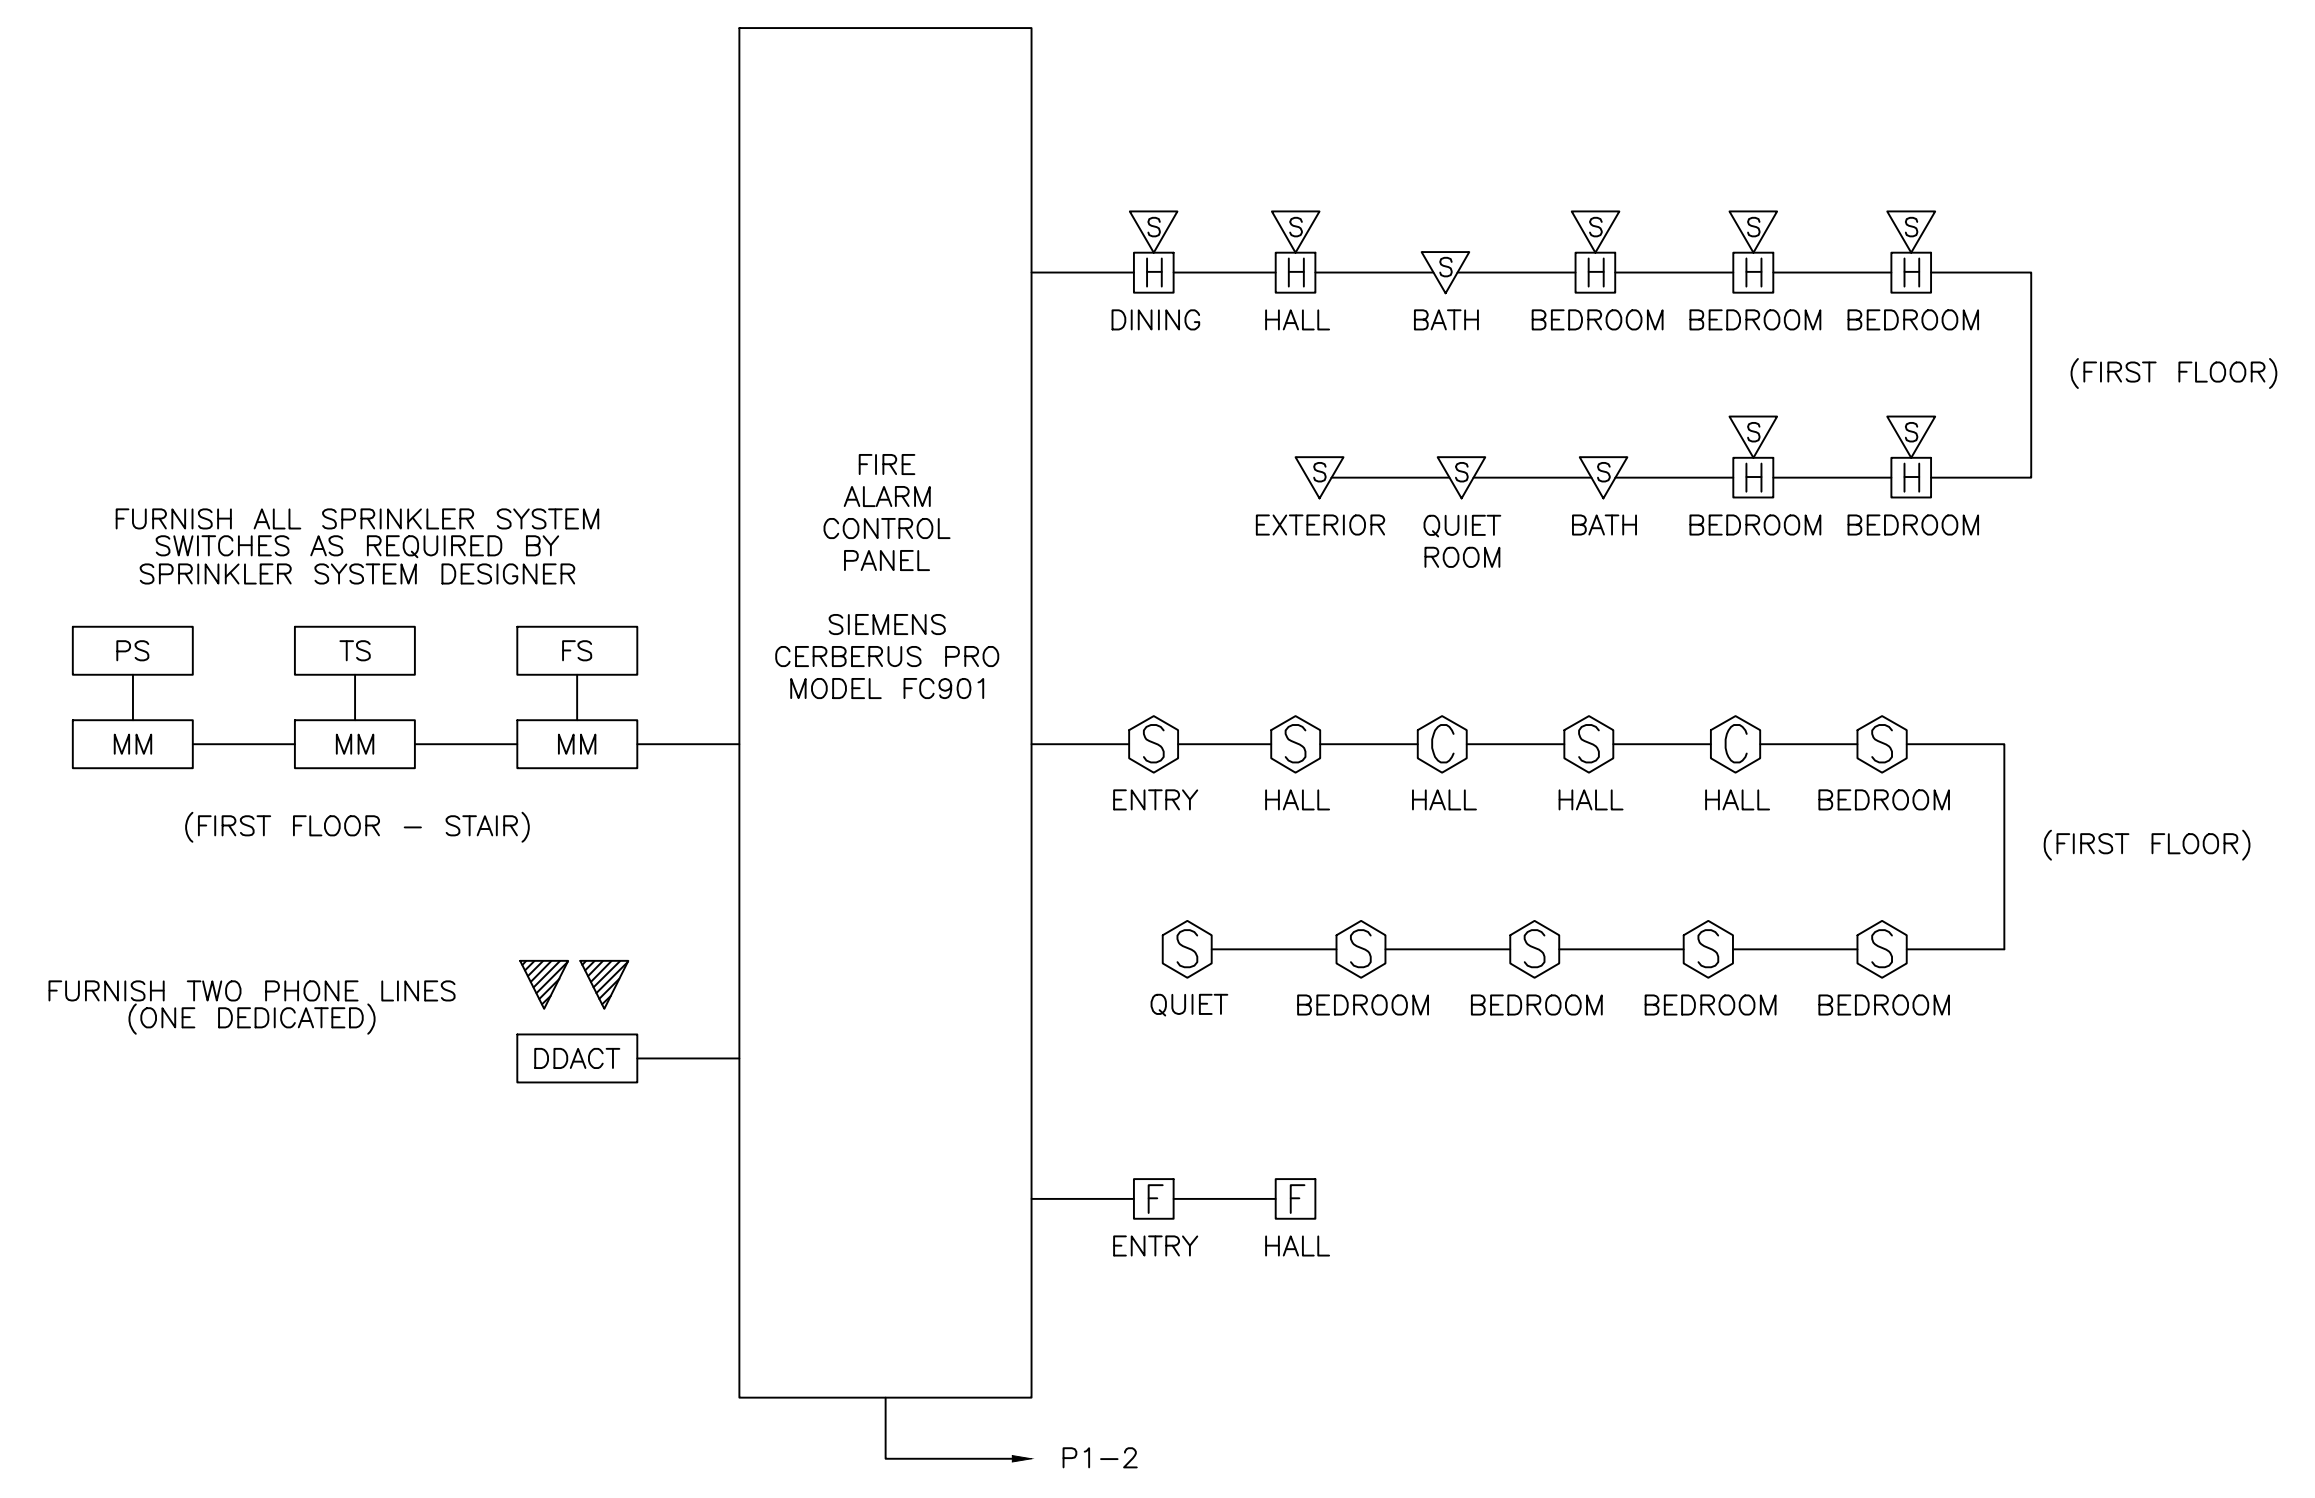

1 FIRST FLOOR LIGHTING & FIRE ALARM PLAN
SCALE: NOT TO SCALE

3 FIRE ALARM RISER DIAGRAM
SCALE: NOT TO SCALE

REV	BY	DATE	STATUS
WESTMINSTER SENIOR CENTER PORTLAND, MAINE			
ELECTRICAL LIGHTING & FIRE ALARM PLAN			
	SWIFTCURRENT		DESIGN BY: TDM
	Engineering Services		DRAWN BY: KLM
	10 Forest Falls Dr. Unit 8B Yarmouth, ME 04096 Tel: (207) 847-9280		DATE: 6/4/2013
			JOB: 13012
			SCALE: AS NOTED
			E2.0